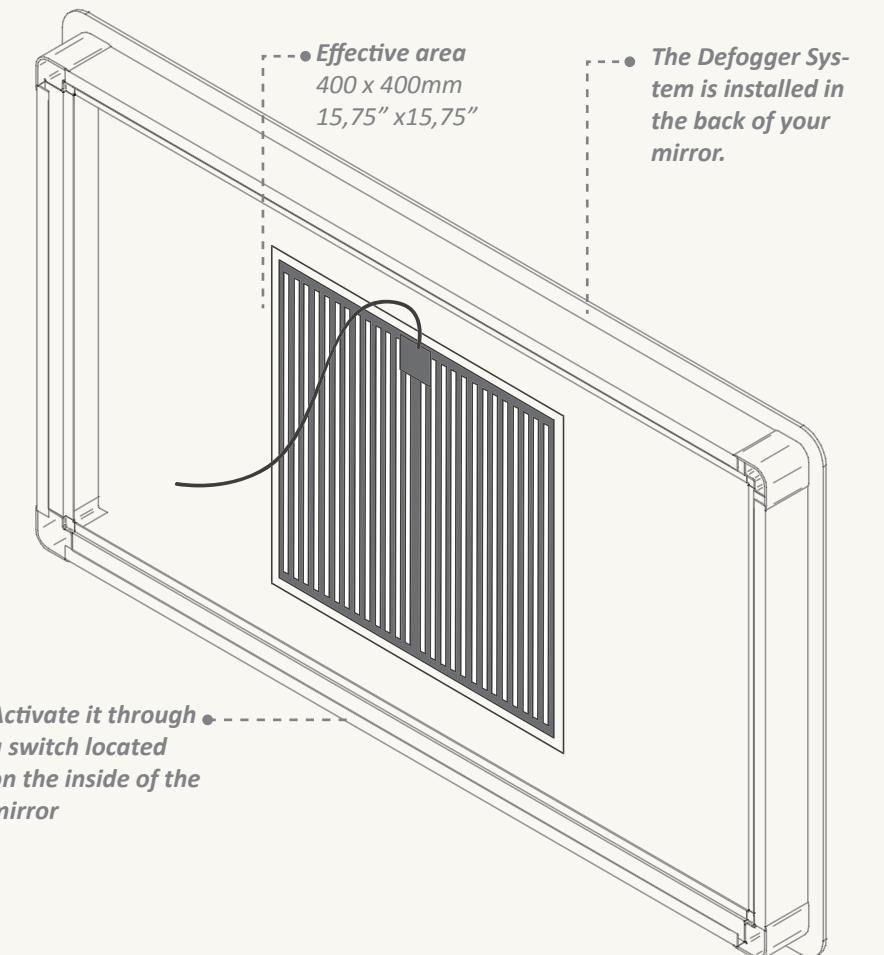

DEFOGGER SYSTEM

Technology for your life

The EBIR mirror remains clear, with no steam or condensation on the surface, even when there's a lot of moisture in the bathroom.

How does it work? AUDIO SYSTEM

AUDIO SYSTEM

DEFOGGER SYSTEM

OUR USERS SAY...

"Fog won't get in the way of your routine activities thanks to EBIR's efficient, integrated defogging feature, keeping your mirror clear when you need it most."

ENJOY THE BEST IMAGE OF YOURSELF

MAGNIFYING MIRROR SYSTEM

Technology for your life

3x magnification: The best way to observe every detail and expand your image to help you carry out close-up accuracy without having to move in closer to the mirror