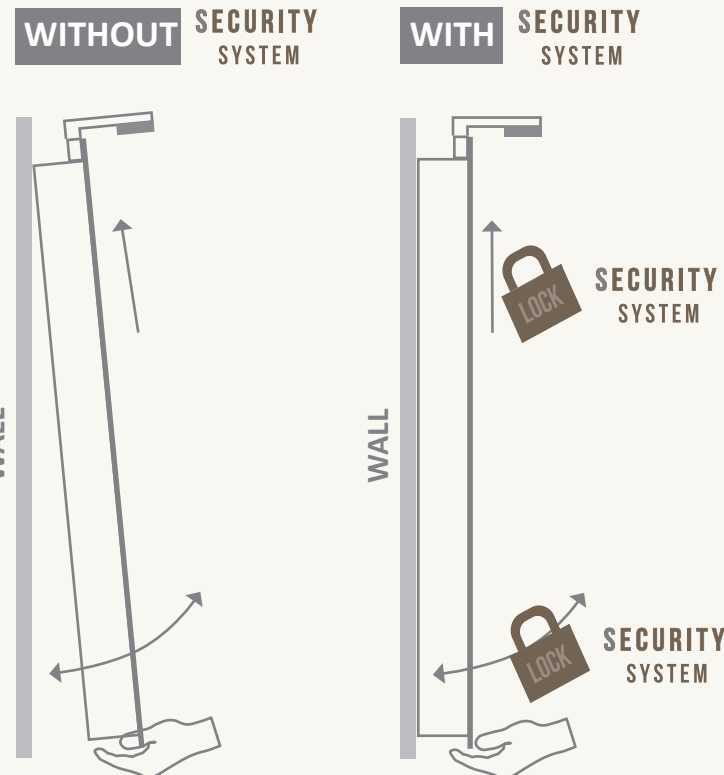

SARA GIL

Creative Concept.

Sara, an expert in the fields of communication and marketing, is the soul of this catalog. Thanks to her extensive professional experience and leading promotional abilities as a team member of EBIR, she has managed to graphically capture EBIR's driving esthetic concept to "See yourself in a whole new light" and translate it into the very look of this elegant catalog.

LOCK SECURITY SYSTEM

OUR USERS SAY...

"Only with a screw the mirror is fixed to the wall and you can be more quiet. The mirror will not off-hook by accident."

RELAX YOUR MIRROR IS NOT GOING ANYWHERE

... ;)