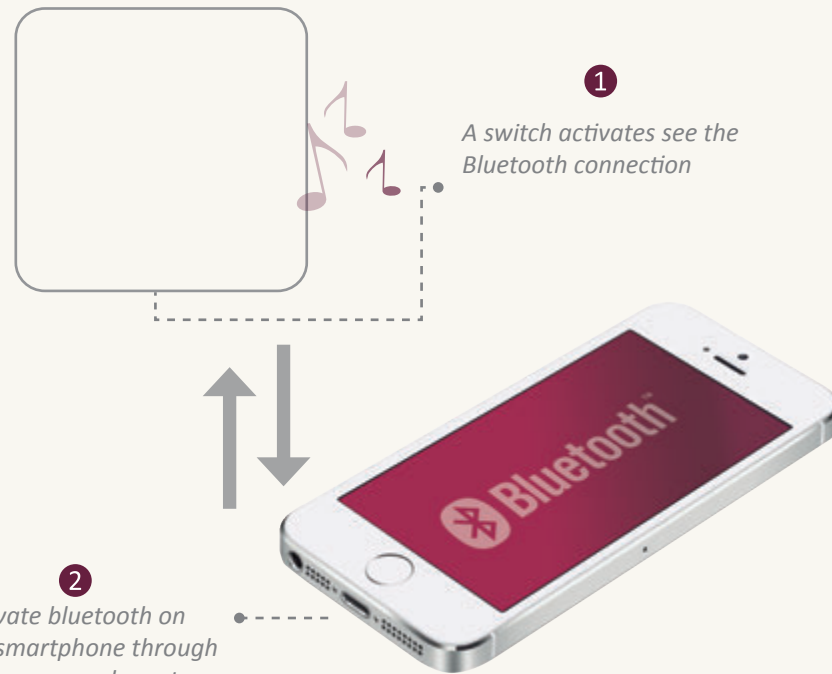

EBIR[™]
ILLUMINATED MIRRORS

*"The natural light of EBIR
Illuminated Mirrors is ideal
for make-up application"*

Helen, Beautician
*Needs an optimal lighting for a clear
and accurate reflection of herself.*

MAKE YOUR EXPERIENCE MORE COMFORTABLE

EBIR ILLUMINATED MIRRORS: NOT JUST BETTER. MORE
COMFORT TOO.

 **EBIR**[™]
ILLUMINATED MIRRORS

AUDIO SYSTEM

Technology for your life

Connect your smartphone to the mirror and play your music with Bluetooth technology. A convenient, functional and easy-to-use system.

DEFOGGER SYSTEM

Technology for your life

The EBIR mirror remains clear, with no steam or condensation on the surface, even when there's a lot of moisture in the bathroom.

How does it work? AUDIO SYSTEM

AUDIO SYSTEM