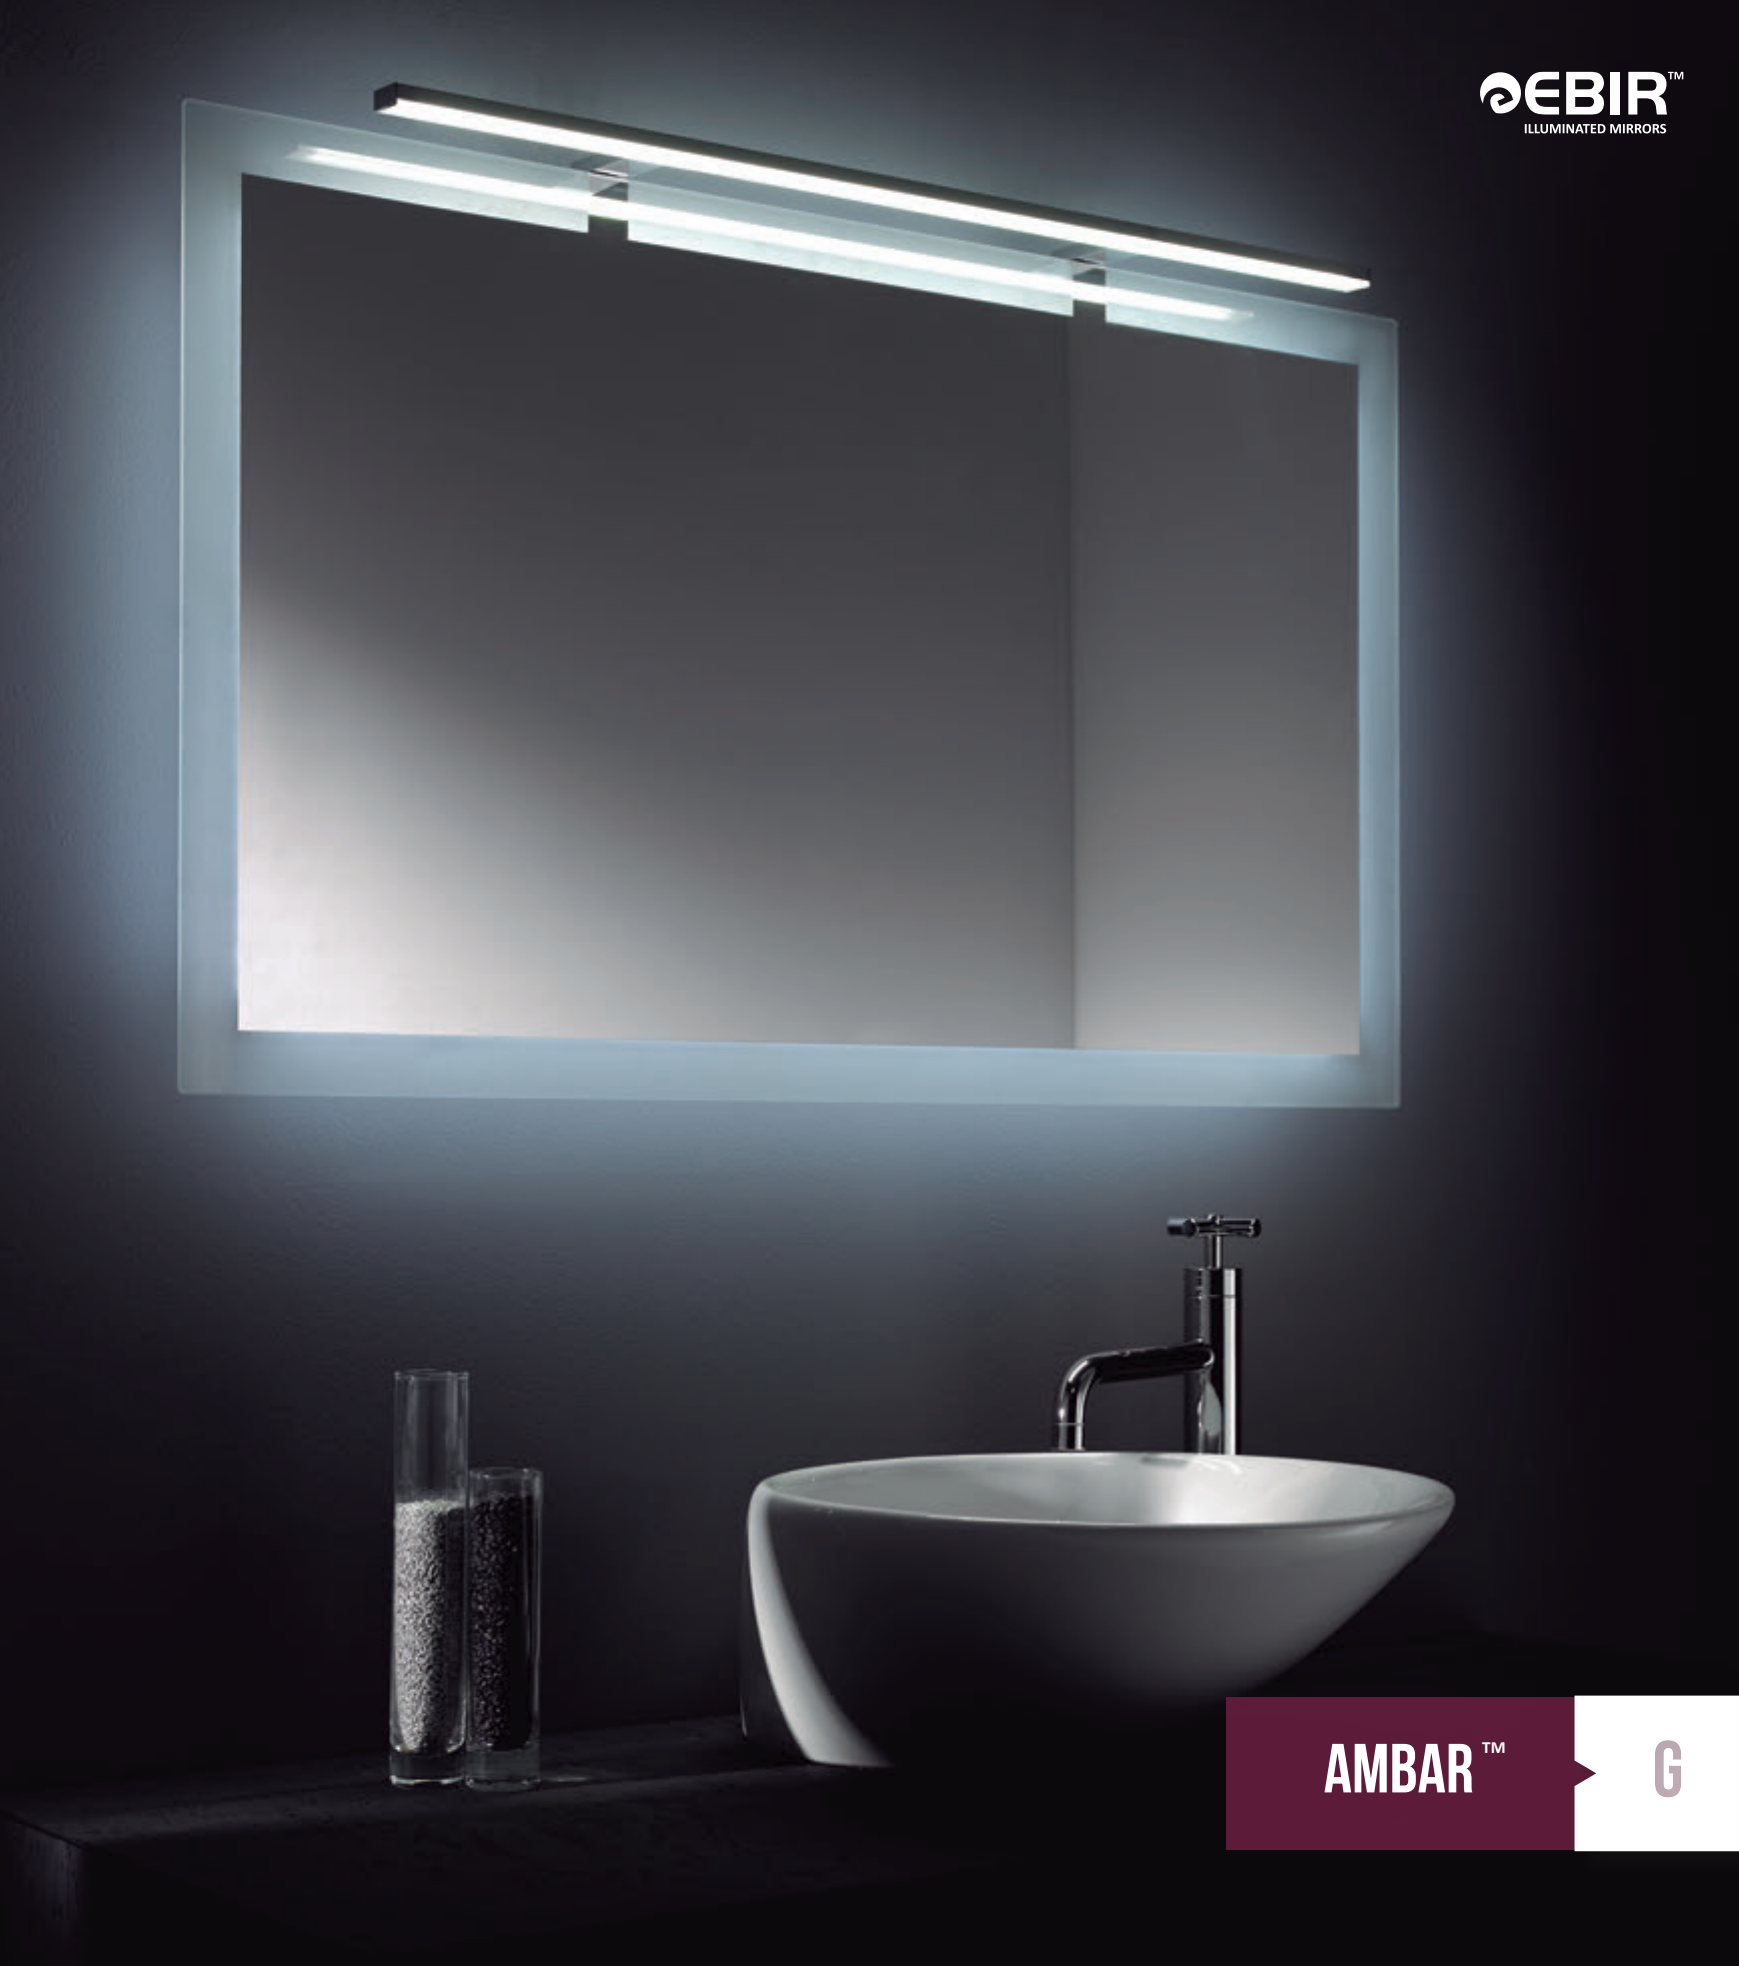

ELEGANCE *light*

EBIR ILLUMINATED MIRRORS BRING SOPHISTICATION
INTO THE BATHROOM TO HELP MAKE YOUR SPACE THE
AMBIENCE YOU CHOOSE

 **EBIR**[™]
ILLUMINATED MIRRORS

Remote light intensity and color control at the touch of your fingertips

"Warm glow helps me to relax and wind down at the end of a hard day"

Kate, Architect
Knows lighting importance and she is thrilled with the adjustable light of Grayce illuminated mirror.

FULL FUNCTIONALITY *light*