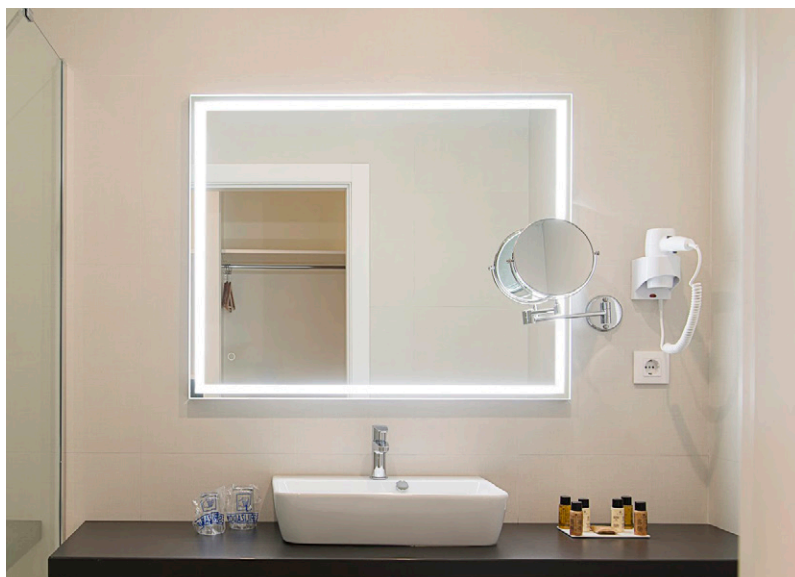

Hotel Solvasa Checkin Valencia 4*

Location: Valencia,
Spain

Number: 150 mirrors

Customization:

Special dimension mirror,
customised with the customer's
logo and defogger.