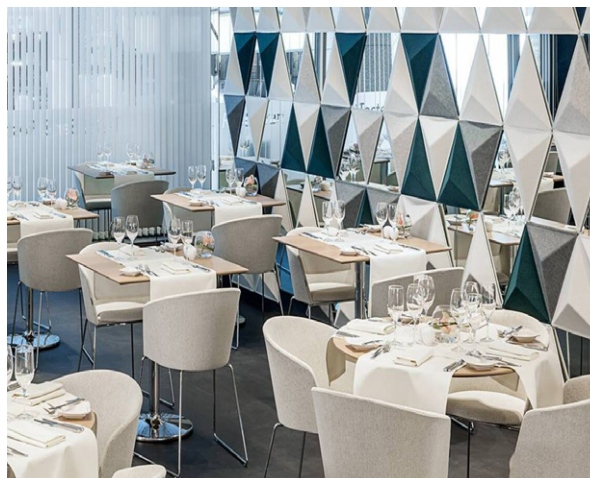

Hotel NH
Collection Berlin
Friedrichstrasse 4*

Location: Berlin,
Germany

Number: 270 mirrors