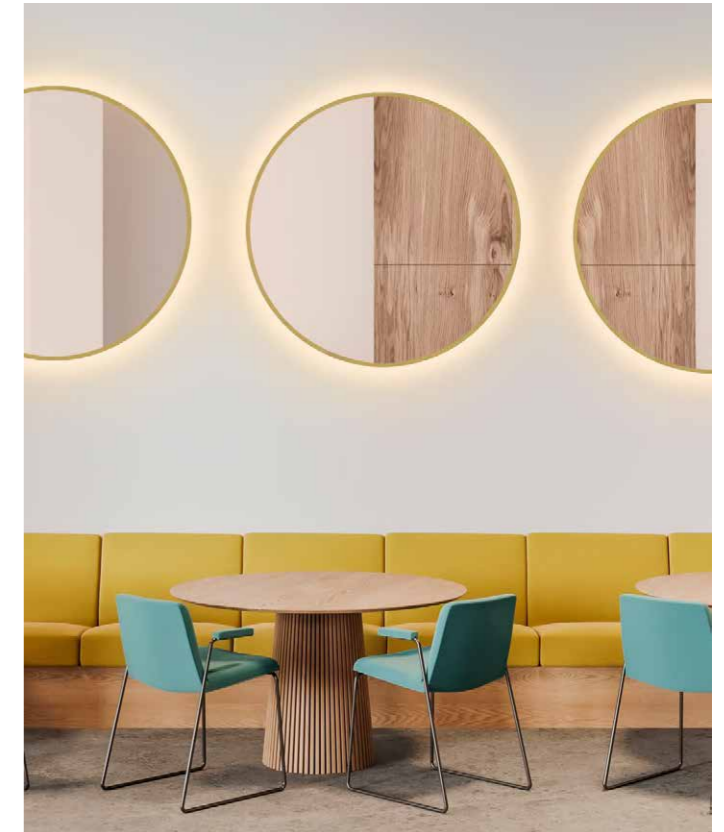

LIVIA collection

Ambient lighting

SPEHO

ILLUMINATED MIRRORS

Specifications

Especificaciones

Qlick install System
Sistema Qlick install

Lighting System led strip 120 leds/m
Sistema de iluminación tira de led 120 leds/m

Power 220-240V
Potencia 220-240V

Optional 110V
Opcional 110V

Color temperature 3000K
Temperatura de color 3000K

Optional 4000K
Opcional 4000K

Painted edge 10 mm
Borde pintado 10 mm

Mínimum-maximum painted edge 10 - 20 mm
Mínimo-máximo borde pintado 10 - 20 mm

Mirror glass 4 mm
Luna de 4 mm

Extra

Extras

Glow led strip.
Tira led Glow.

Lighted magnifying mirror.
Espejo aumento iluminado.
(For sizes / Para dimensiones > 800 mm)

Adjustable intensity.
Intensidad regulable.

Defogger.
Antivaho.

Sensor touch.
Sensor táctil.

Adjustable color temperature.
Temperatura de color regulable.

Integrated magnifying mirror.
Espejo aumento integrado.
(For sizes / Para dimensiones > 800 mm)

Custom logo.
Logo personalizado.

Standard sizes (mm)

Dimensiones estándares (mm)

Please consult us for special sizes.
Consultar para medidas especiales.

Acabados

Finishing options

White
Blanco

Matt Black
Negro

Gold
Oro